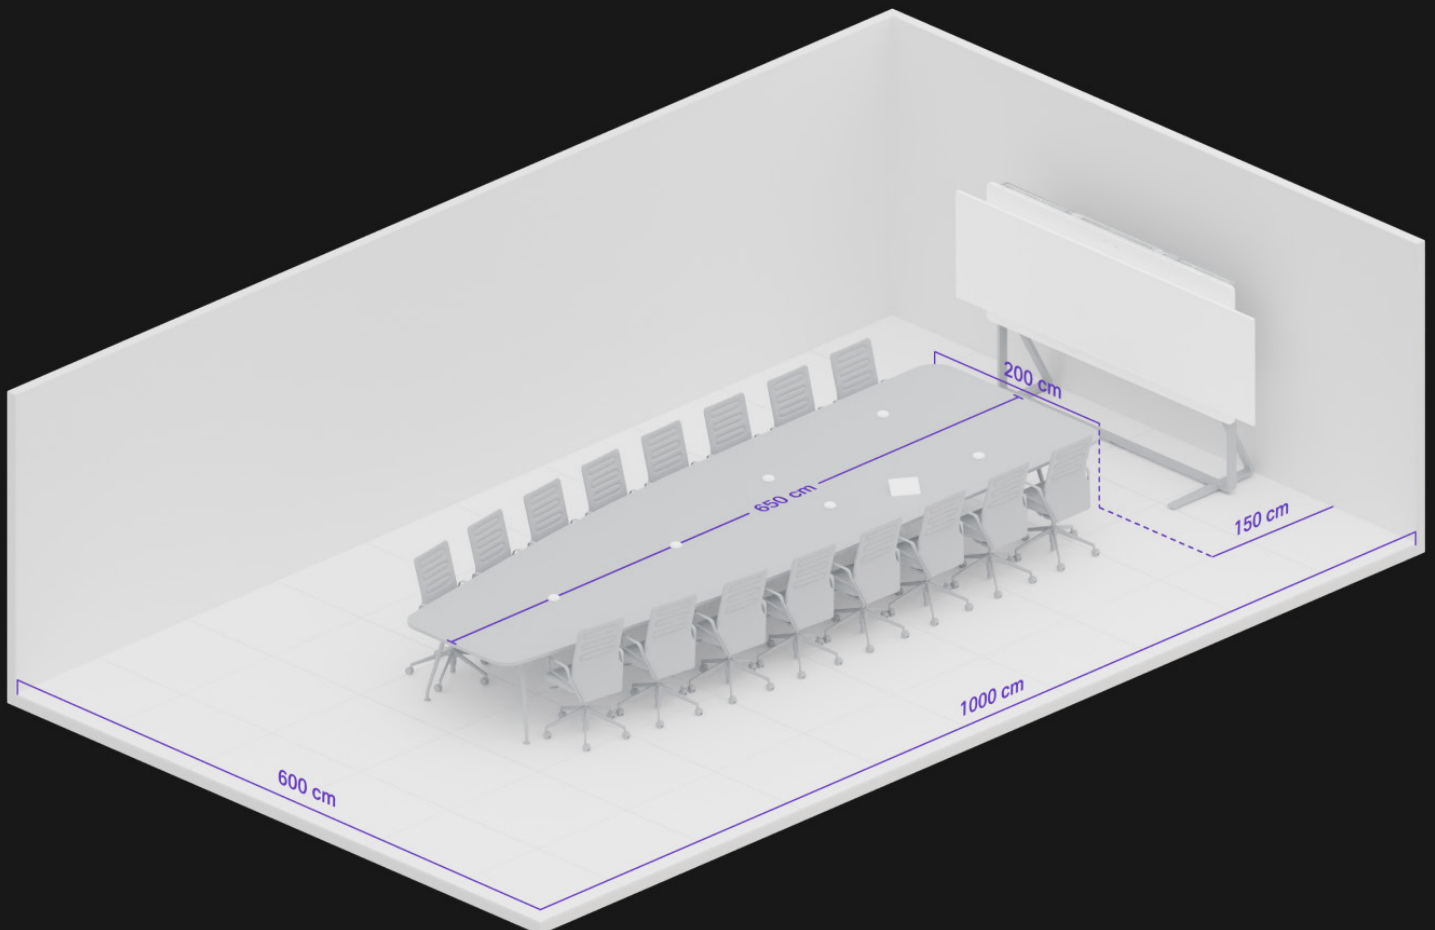

Large Meeting Room Design Blueprint

Overview (featuring the Cisco Room Kit EQX)

Large Meeting Room Design Blueprint

Camera coverage (featuring the Cisco Room Kit EQX)

- Single person frame (up to 6 m / 20 ft)
- Two person frame (up to 9 m / 30 ft)
- Extended zoom range (up to 11 m / 36 ft)

tile scale = 1m² / 10,8 ft²

Large Meeting Room Design Blueprint

Microphone coverage (featuring the Cisco Table Microphone Pro)

● Cisco Table Microphone Pro
pickup range per unit
(up to 3 m / 10 ft)

tile scale = 1m² / 10,8 ft²