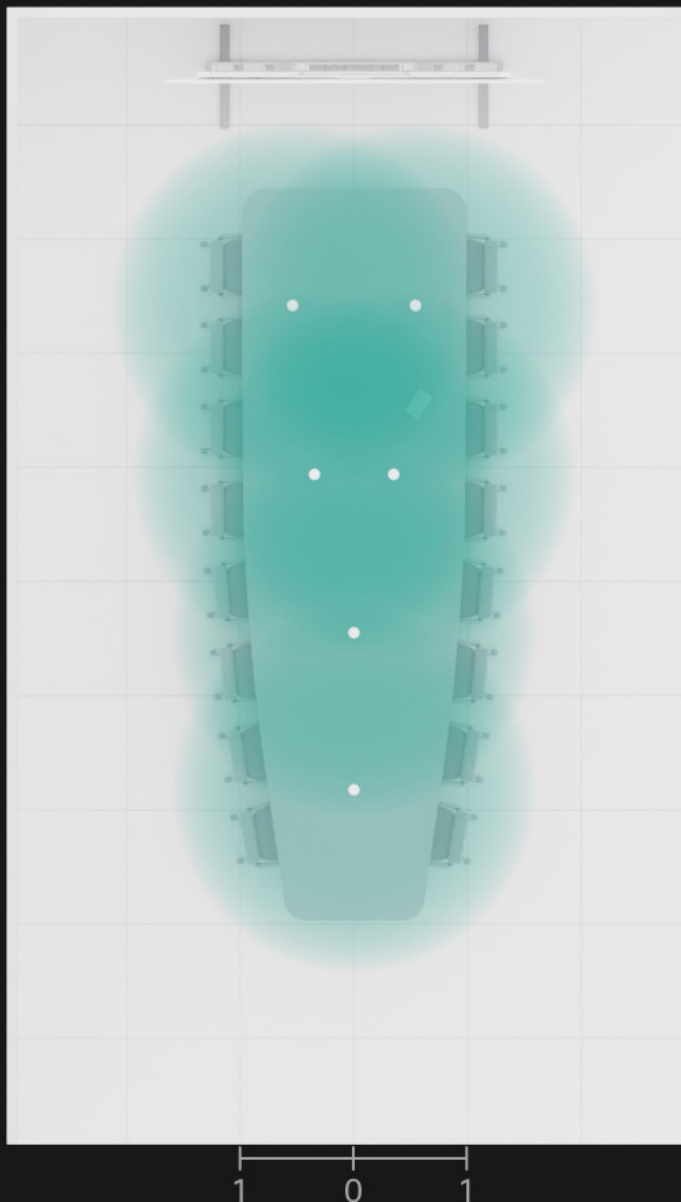

Large Meeting Room Design Blueprint

Overview (featuring the Cisco Room Kit EQX)

Large Meeting Room Design Blueprint

Camera coverage (featuring the Cisco Room Kit EQX)

- Single person frame (up to 6 m / 20 ft)
- Two person frame (up to 9 m / 30 ft)
- Extended zoom range (up to 11 m / 36 ft)

tile scale = 1m² / 10,8 ft²

Large Meeting Room Design Blueprint

Microphone coverage (featuring the Cisco Table Microphone Pro)

● Cisco Table Microphone Pro
pickup range per unit
(up to 3 m / 10 ft)

tile scale = 1m² / 10,8 ft²