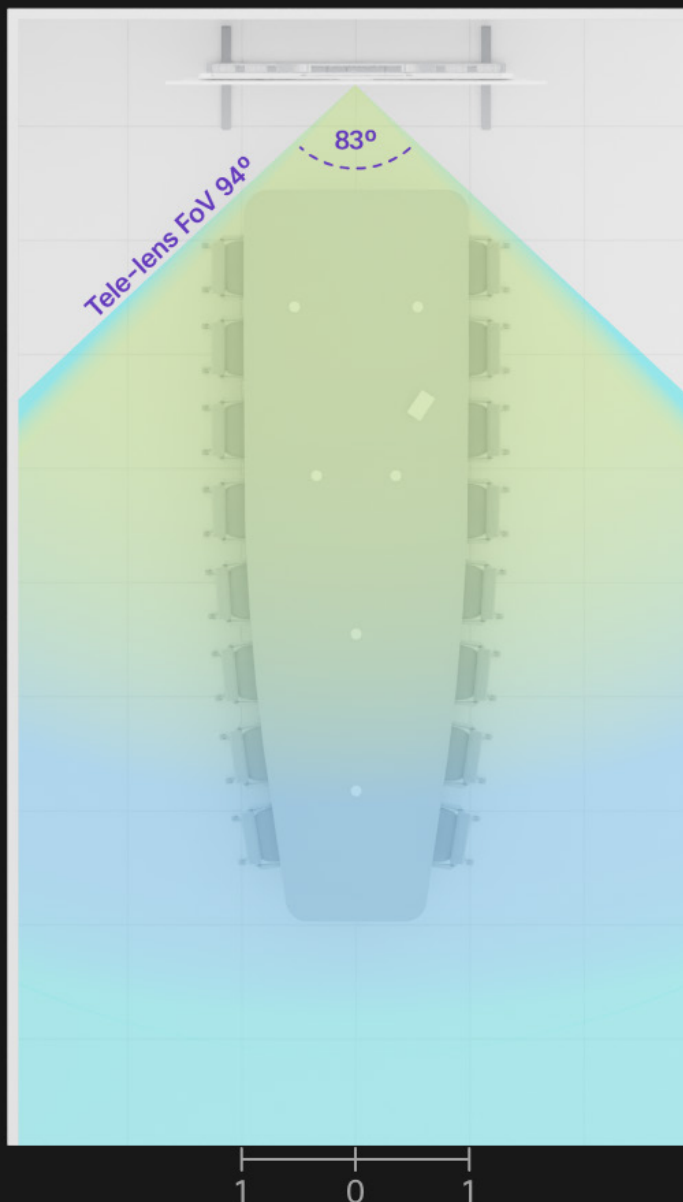

Large Meeting Room Design Blueprint

Overview (featuring the Cisco Room Kit EQX)

Large Meeting Room Design Blueprint

Camera coverage (featuring the Cisco Room Kit EQX)

- Single person frame (up to 6 m / 20 ft)
- Two person frame (up to 9 m / 30 ft)
- Extended zoom range (up to 11 m / 36 ft)

tile scale = 1m² / 10,8 ft²

Large Meeting Room Design Blueprint

Microphone coverage (featuring the Cisco Table Microphone Pro)

● Cisco Table Microphone Pro
pickup range per unit
(up to 3 m / 10 ft)

tile scale = 1m² / 10,8 ft²